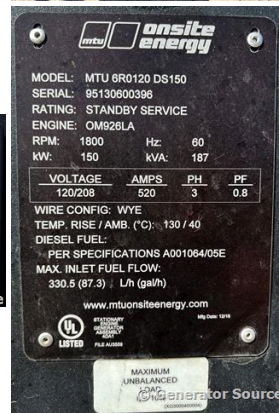

### Generator Set Specs

**Unit#:** 089415  
**Capacity:** 150 kW  
**Manufacturer:** MTU  
**Enclosure Type:** Open  
**Voltage:** 120/208 V  
**Amps:** 520 AMPS  
**Hertz:** 60 Hz  
**Circuit Breaker Amps:** 600 & 250  
**Phase:** Three-Phase  
**Location:** Brighton, Colorado  
**# of Leads:** 12  
**Model #:** 6R0120DS150  
**Serial #:** 95130600396  
**Generator Weight LBS:** 5000

### Engine Specs

**Make:** Mercedes  
**Year:** 2016  
**Hours:** 878  
**Fuel:** Diesel  
**Fuel Tank Type:** Double Wall Base  
**Model #:** DM296LA.TS/3  
**Serial #:** 926.986-C-1125569

**Price:** Call us at 800-853-2073 for a quote