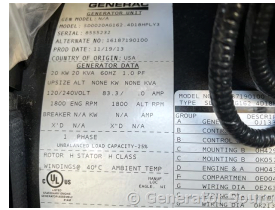

GENERATOR SOURCE

SALES · RENTALS · SERVICE

Generac - 20 kW

Generator Set Specs

Unit#: 089324
Capacity: 20 kW
Manufacturer: Generac
Enclosure Type: Sound Attenuated Enclosure
Voltage: 120/240 V
Amps: 83.3 AMPS
Hertz: 60 Hz
Circuit Breaker Amps: 100 & 100
Phase: Single-Phase
Location: Brighton, Colorado
of Leads: 6
Model #: SD0020AG162.4D18HPLY3
Serial #: 8555232
Generator Weight LBS: 8000

Engine Specs

Make: Generac
Year: 2013
Hours: 6
Fuel: Diesel
Fuel Tank Capacity (Gallons): 195
Model #: A2400T-GEN1
Serial #: TR4X00170

Price: Call us at 800-853-2073 for a quote

Generator Source thoroughly tests all of our products!